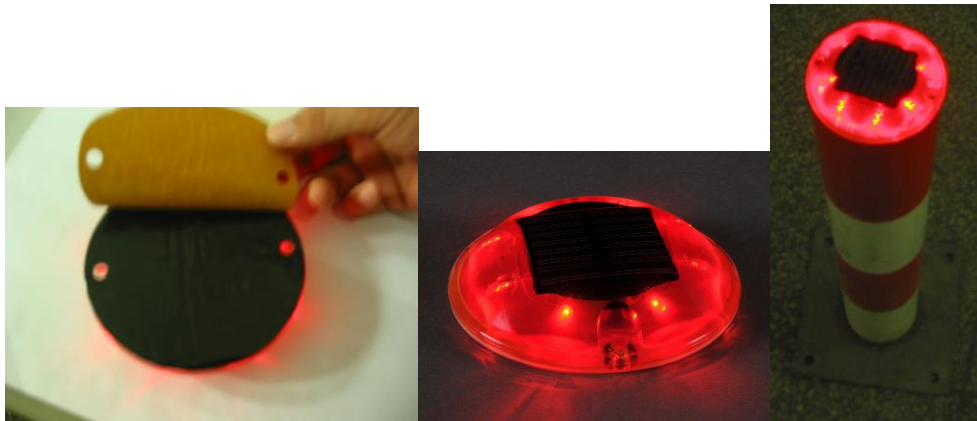

**Wee Marine as [www.wee.no](http://www.wee.no)**

Lades opp i 24 timer under et lys før utsetting  
Ikke under sparepære.

Technical features:

Item	Description	
Model No	RSPS-T360-F	
Size:	DIA116*25mm	
Weight:	0.292kgs	
Packing:	In carton. 48 pcs/carton, Carton size: 38*28*28cm, 52000pcs/20FT container	
Solar cell	Type	Mono crystalline
Battery	Type	Heat-resistance Ni-MH
	Circle life	1000 circle (over 3 year)
	Work temperature	-20°C~+70°C
LED	frequency	2Hz
	size	Φ5mm
	number	8 PCS
	Color	White, yellow, red, blue, green
	Flash way	Blink
Output on full charge	72 hours' blinking	
Time to full charge	Time to full charge 8 hr in 100Klux(sunny day)	
Compression resistance	over 10 Ton	
Starting intensity	300 LUX	
Application situation	Edge line	
Life in use	3 year	
Warrant	1year	
Material of body shell:	PC	
Material of body inside	Epoxy glue	
Water proof	IP68	
View distance:	over 1000m	